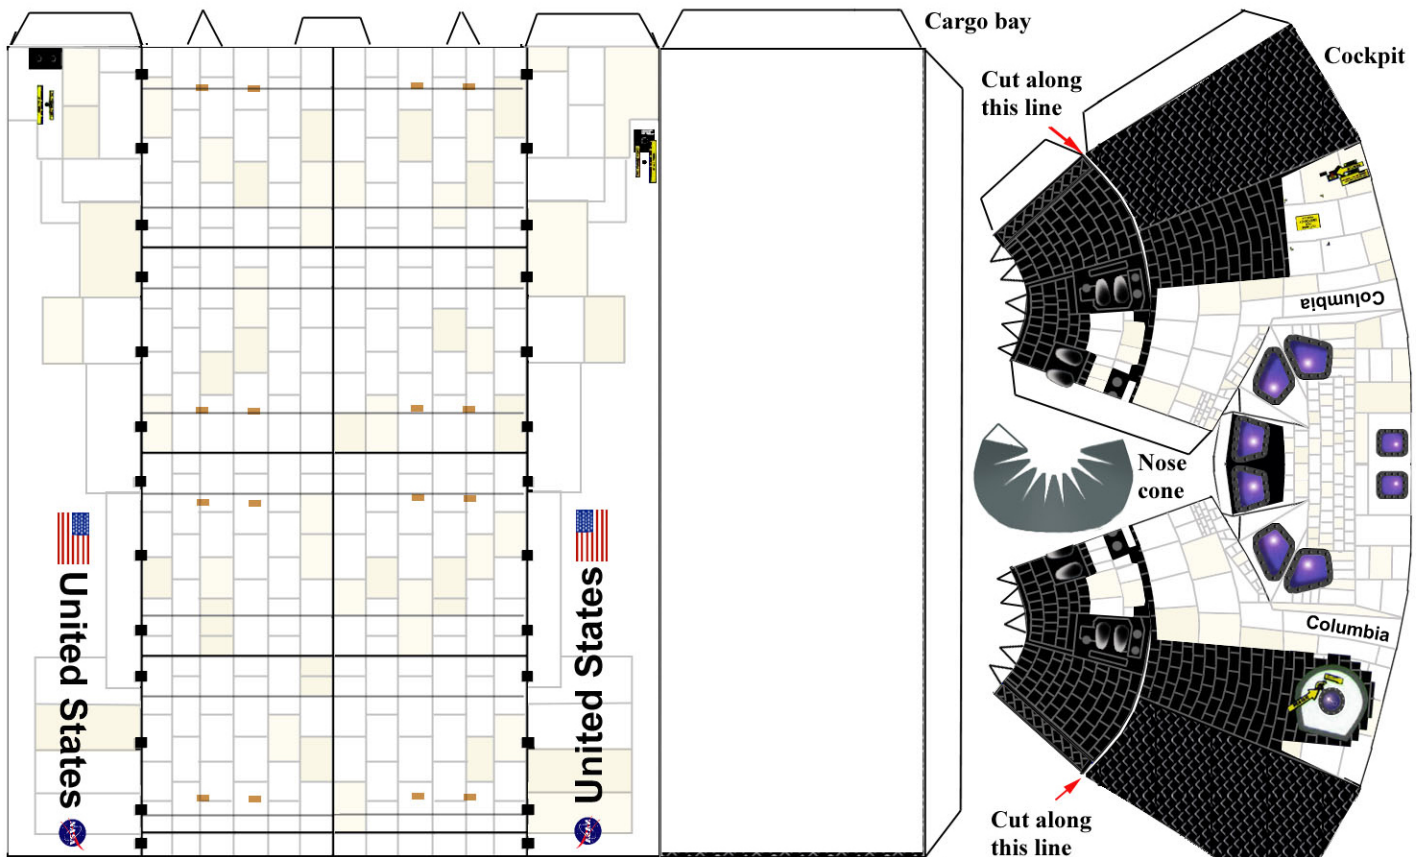

COLUMBIA

Lost February 1, 2003

Rick D. Husband, William C. McCool,
Kalpana Chawla, David M. Brown,
Laurel B. Clark, Michael P. Anderson,
Ilan Ramon

www.delta7studios.com

Right wing

www.delta7studios

TIP: When building the OMS pod, assemble the RCS pods and allow to dry. To create a perfect curve to match OMS pod apply slight pressure to the top and bottom of RCS and glue in place.

Memorial Base for Orbiter Columbia

Space Shuttle Orbiter directions

The wings should be formed as shown