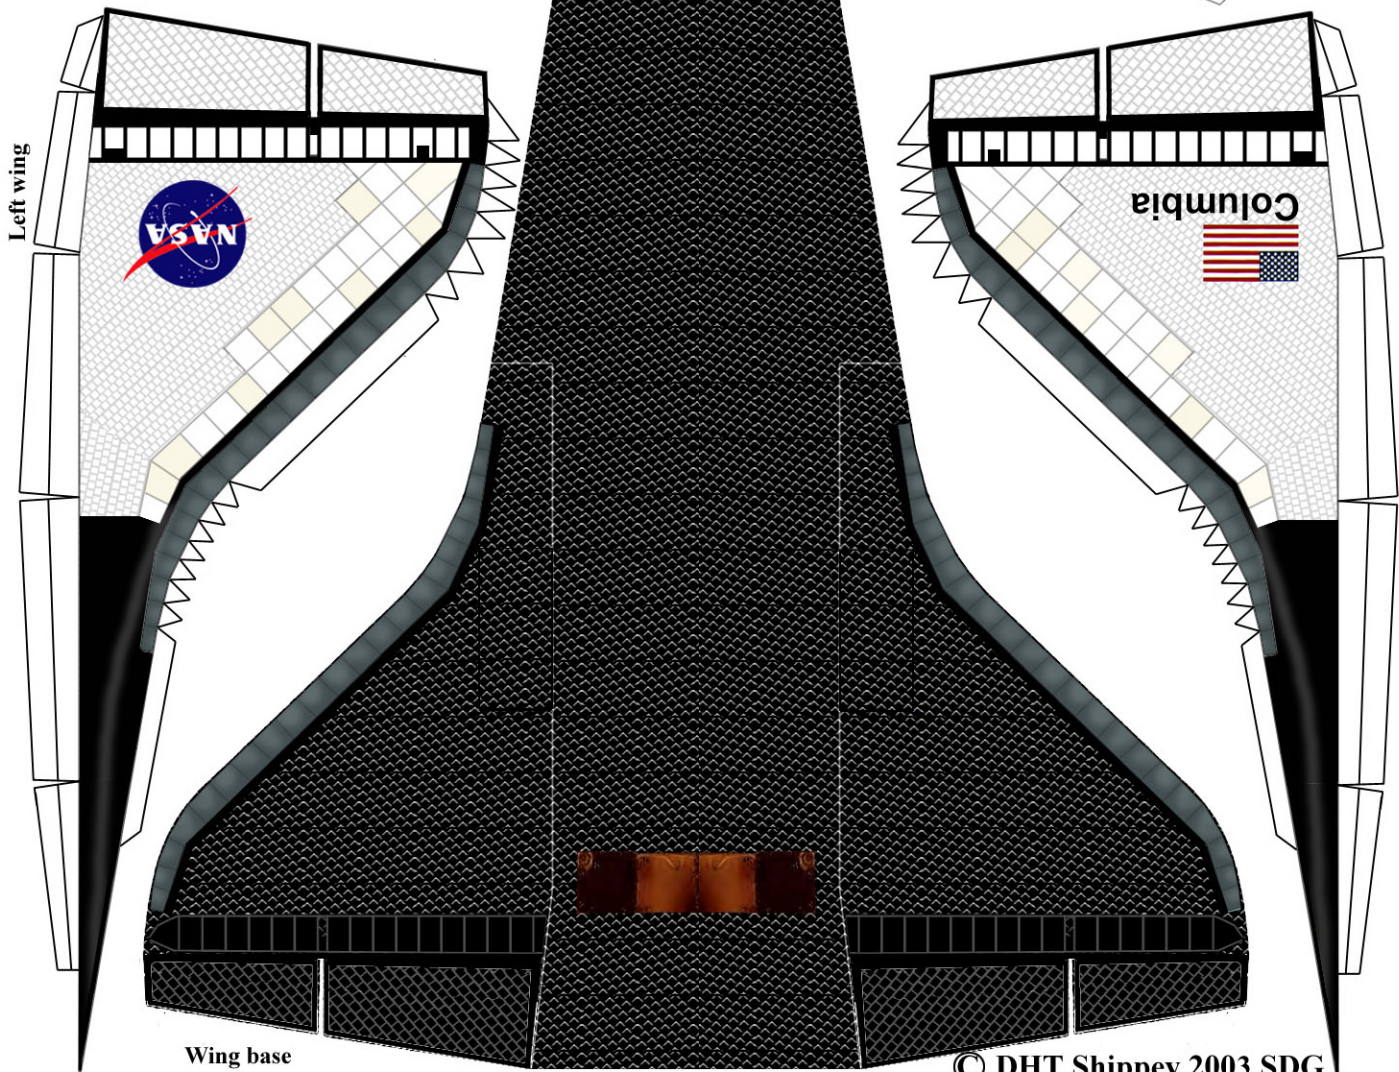

COLUMBIA

Lost February 1, 2003

Rick D. Husband, William C. McCool,
Kalpana Chawla, David M. Brown,
Laurel B. Clark, Michael P. Anderson,
Ilan Ramon

www.delta7studios.com

Right wing

www.delta7studios

TIP: When building the OMS pod, assemble the RCS pods and allow to dry. To create a perfect curve to match OMS pod apply slight pressure to the top and bottom of RCS and glue in place.

Memorial Base for Orbiter Columbia

Space Shuttle Orbiter directions

The wings should be formed as shown