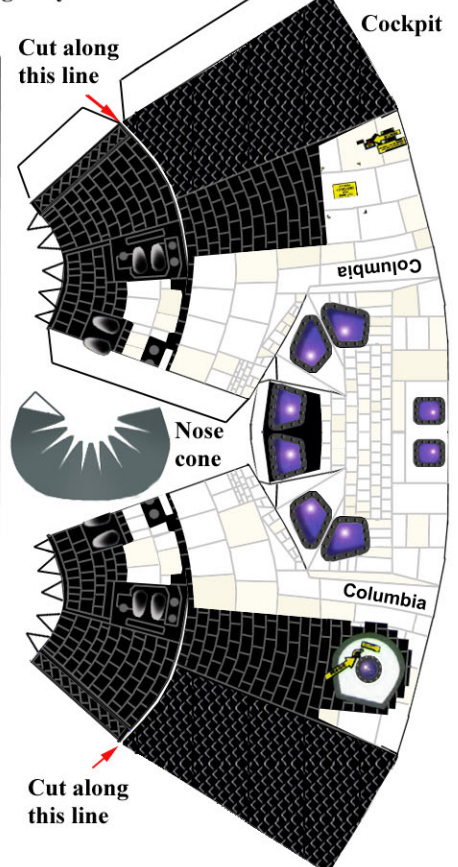

COLUMBIA

Lost February 1, 2003

Rick D. Husband, William C. McCool,
Kalpana Chawla, David M. Brown,
Laurel B. Clark, Michael P. Anderson,
Ilan Ramon

www.delta7studios.com

Right wing

www.delta7studios

TIP: When building the OMS pod, assemble the RCS pods and allow to dry. To create a perfect curve to match OMS pod apply slight pressure to the top and bottom of RCS and glue in place.

Memorial Base for Orbiter Columbia

Space Shuttle Orbiter directions

The wings should be formed as shown