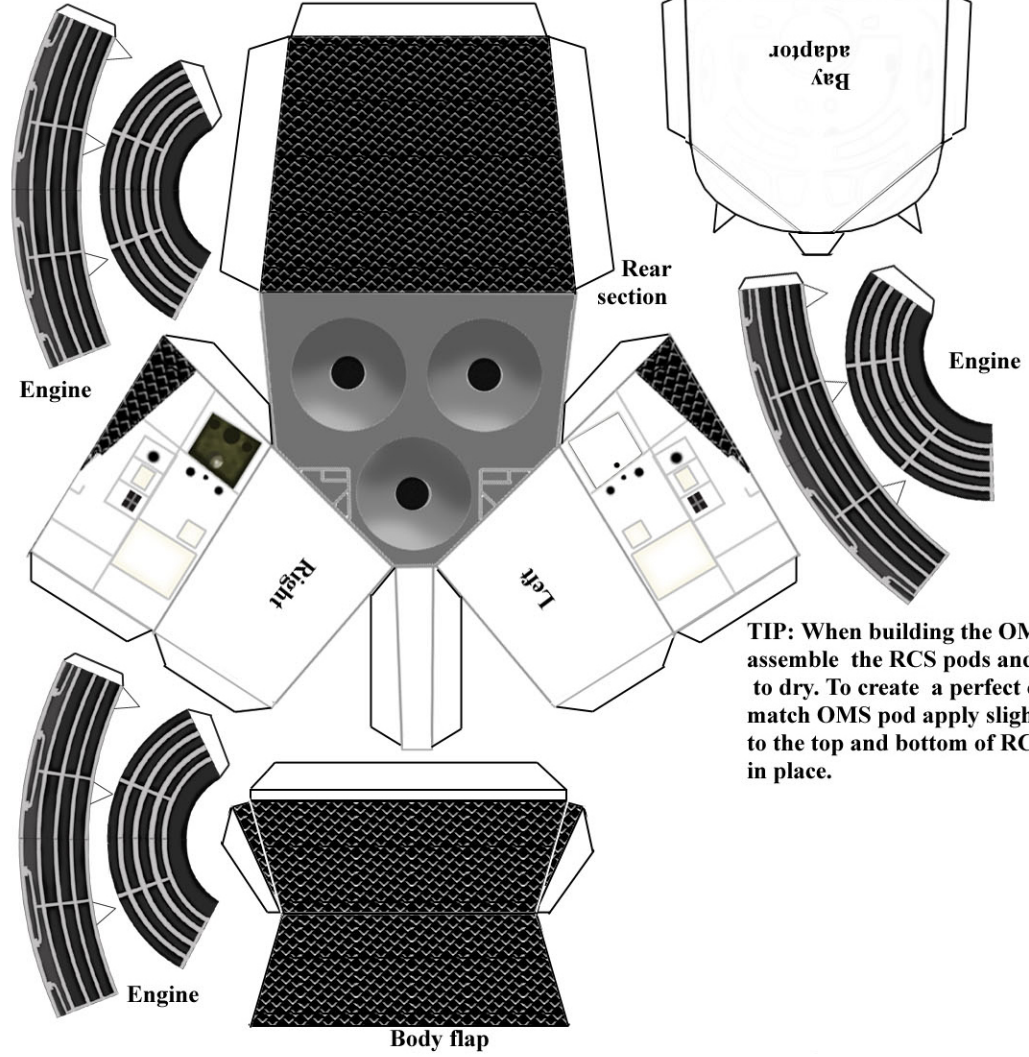

COLUMBIA

Lost February 1, 2003

Rick D. Husband, William C. McCool,
Kalpana Chawla, David M. Brown,
Laurel B. Clark, Michael P. Anderson,
Ilan Ramon

www.delta7studios.com

Right wing

www.delta7studios

TIP: When building the OMS pod, assemble the RCS pods and allow to dry. To create a perfect curve to match OMS pod apply slight pressure to the top and bottom of RCS and glue in place.

Memorial Base for Orbiter Columbia

Space Shuttle Orbiter directions

The wings should be formed as shown