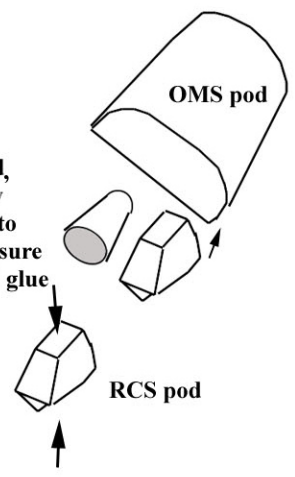

COLUMBIA

Lost February 1, 2003

Rick D. Husband, William C. McCool,
Kalpana Chawla, David M. Brown,
Laurel B. Clark, Michael P. Anderson,
Ilan Ramon

www.delta7studios.com

Right wing

www.delta7studios

TIP: When building the OMS pod, assemble the RCS pods and allow to dry. To create a perfect curve to match OMS pod apply slight pressure to the top and bottom of RCS and glue in place.

Memorial Base for Orbiter Columbia

Space Shuttle Orbiter directions

The wings should be formed as shown